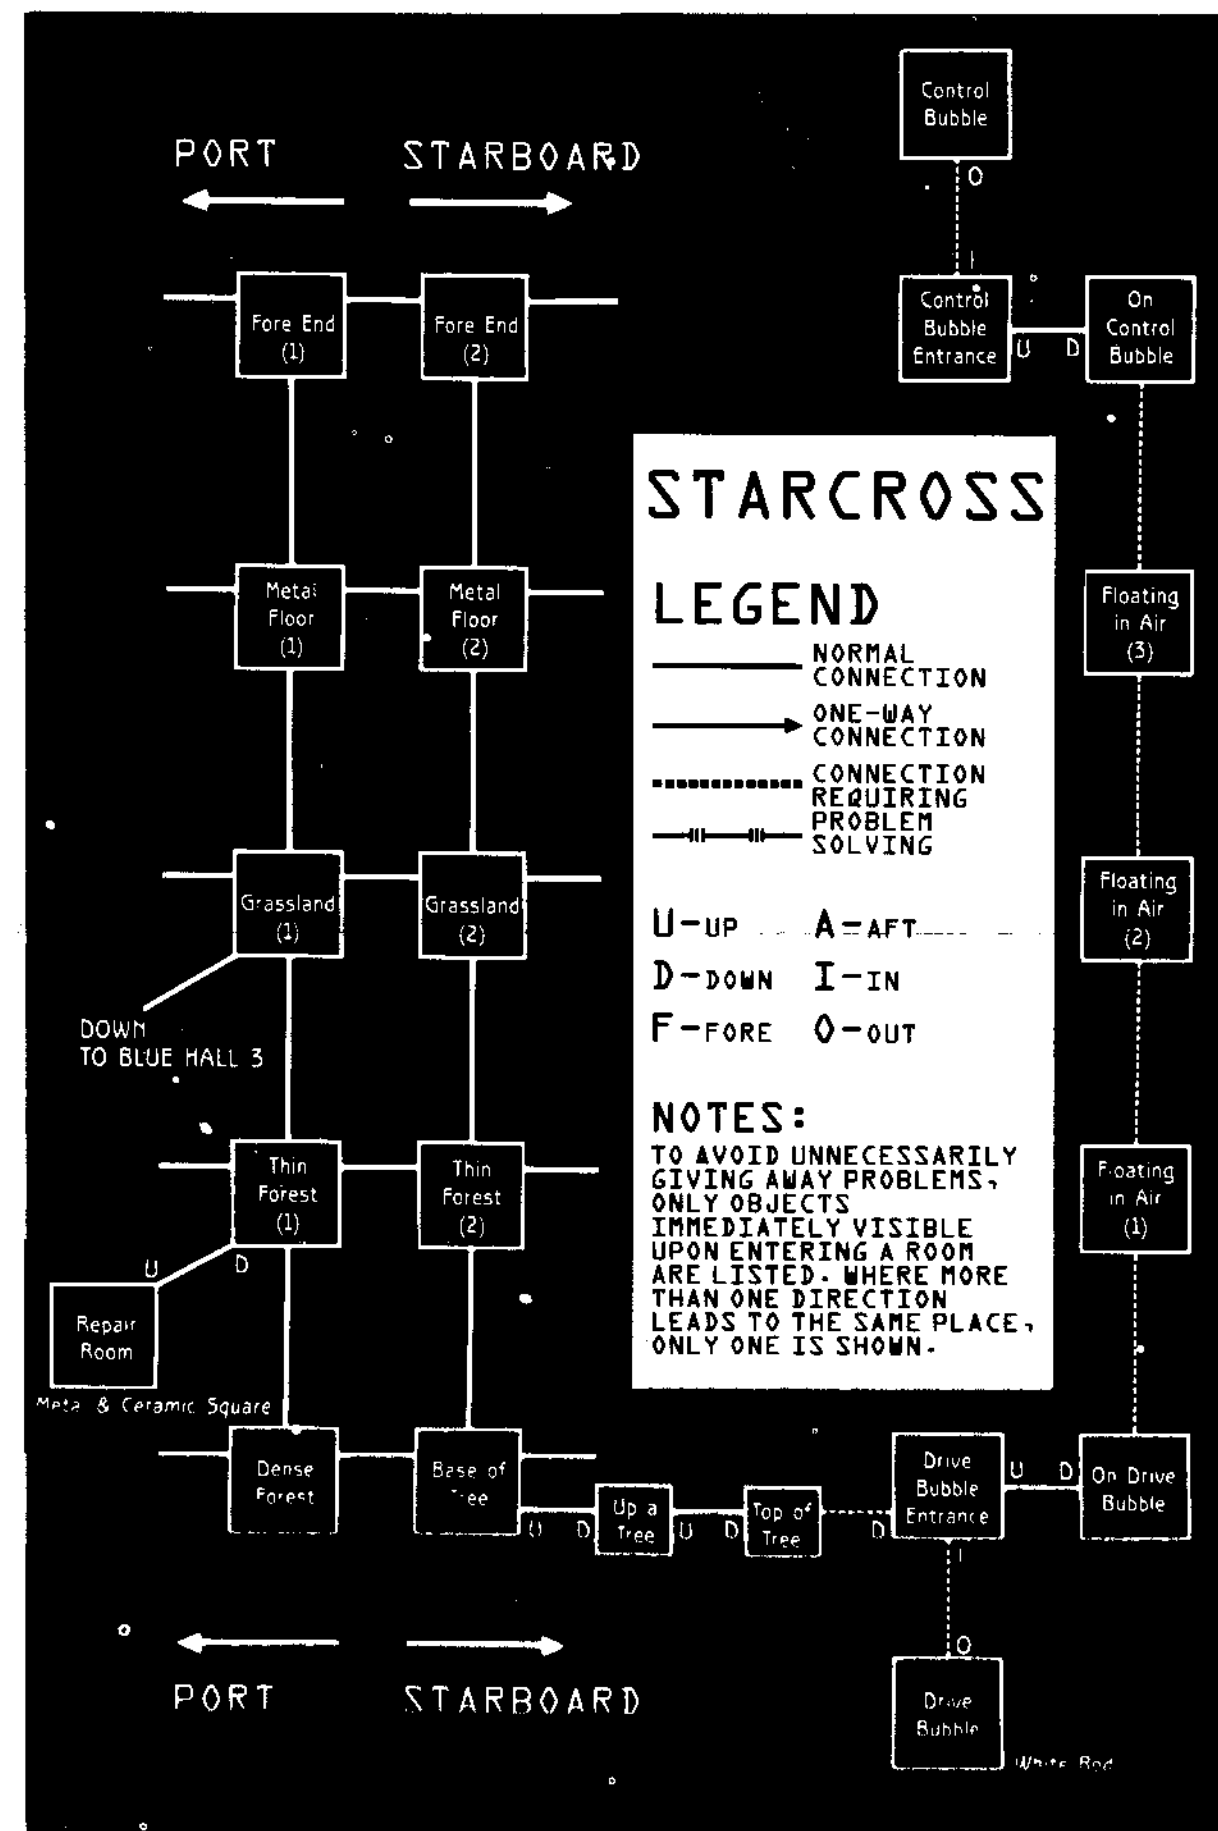

Map for

STARCROSS

INFOCOM

CROSS SECTION AT THIRD RING

LEGEND

U-UP F-FORE I-IN
 D-DOWN A-AFT O-OUT

NOTES:

TO AVOID UNNECESSARILY GIVING AWAY PROBLEMS, ONLY OBJECTS IMMEDIATELY VISIBLE UPON ENTERING A ROOM ARE LISTED. WHERE MORE THAN ONE DIRECTION LEADS TO THE SAME PLACE, ONLY ONE IS SHOWN.

← PORT FORE END OF OUTER REGION STARBOARD →

← PORT AFT END OF OUTER REGION STARBOARD →

FORE END OF INNER REGION

AFT END OF INNER REGION