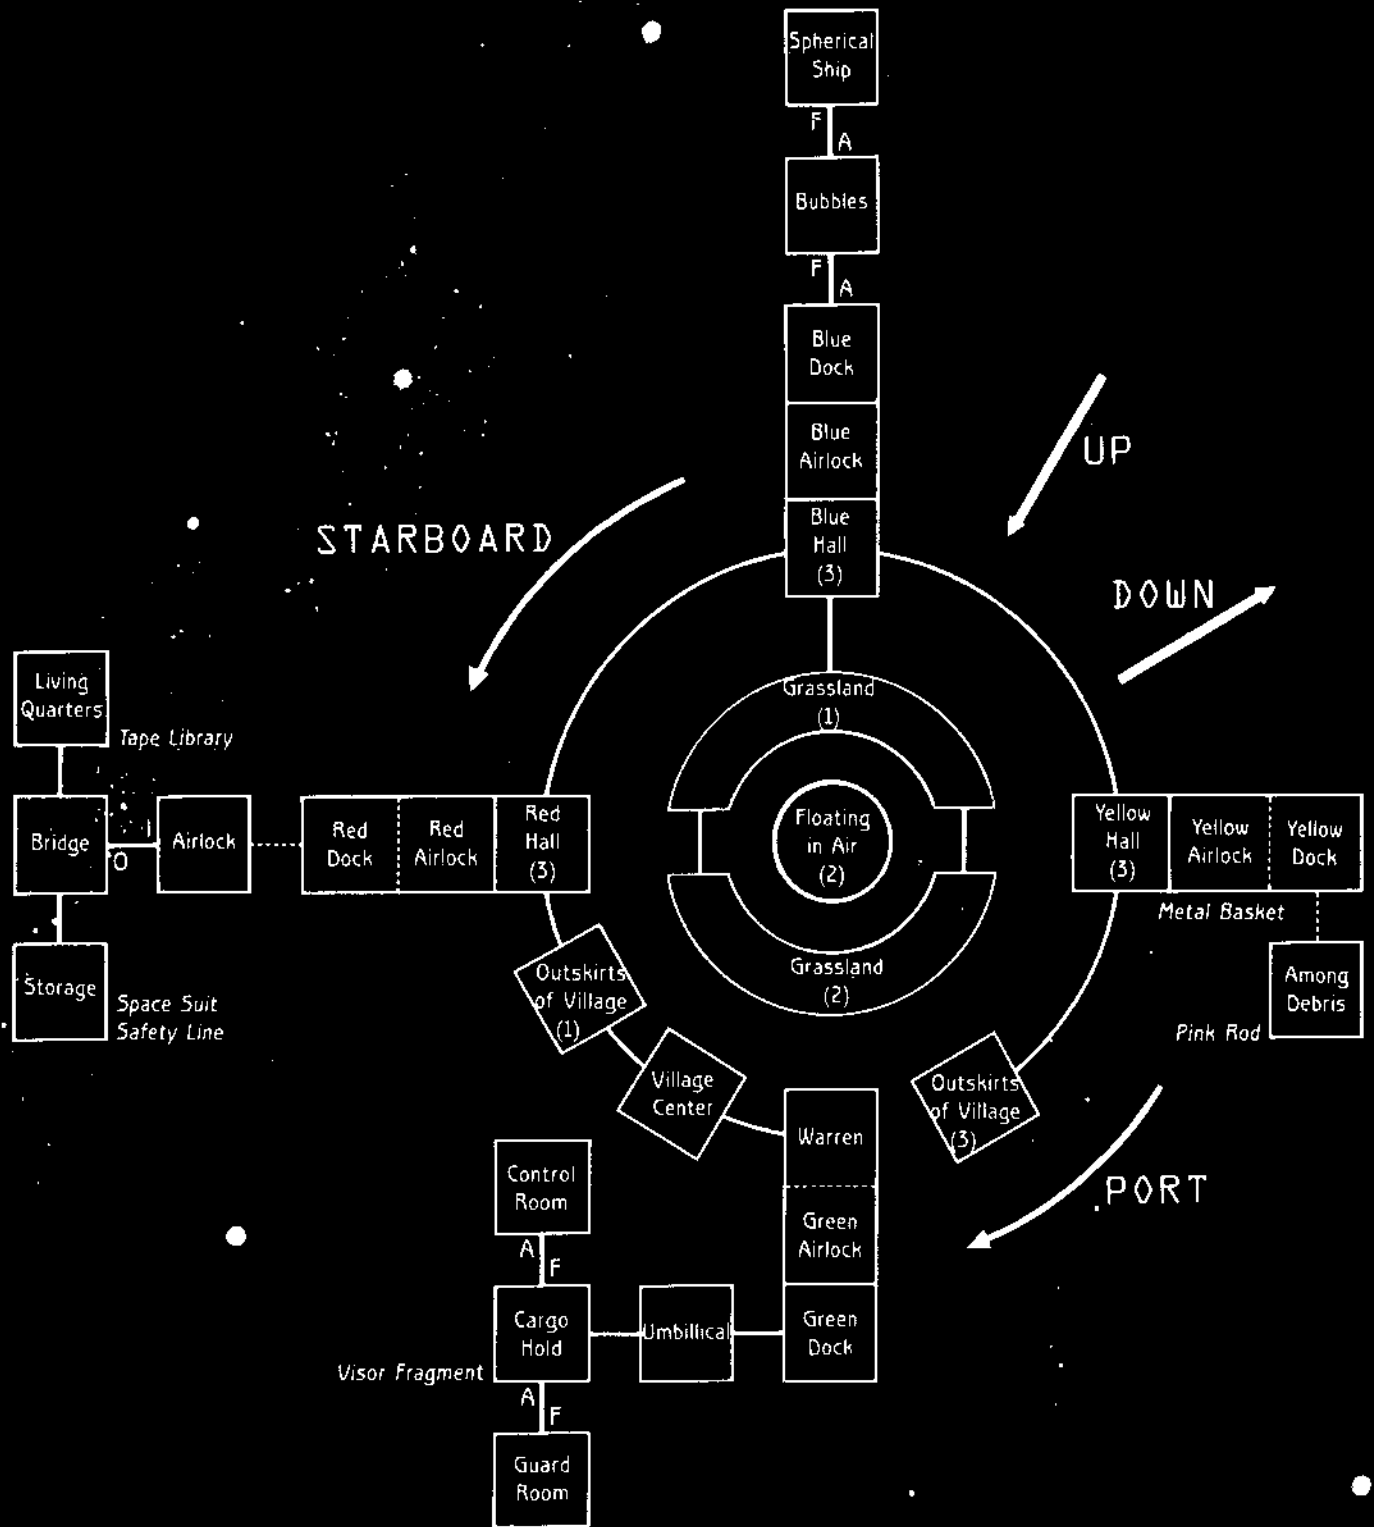

Map for

STARCROSS

INFOCOM

CROSS SECTION AT THIRD RING

LEGEND

U-UP F-FORE I-IN
 D-DOWN A-AFT O-OUT

NOTES:

TO AVOID UNNECESSARILY GIVING AWAY PROBLEMS, ONLY OBJECTS IMMEDIATELY VISIBLE UPON ENTERING A ROOM ARE LISTED. WHERE MORE THAN ONE DIRECTION LEADS TO THE SAME PLACE, ONLY ONE IS SHOWN.

← PORT FORE END OF OUTER REGION STARBOARD →

← PORT AFT END OF OUTER REGION STARBOARD →

FORE END OF INNER REGION

AFT END OF INNER REGION