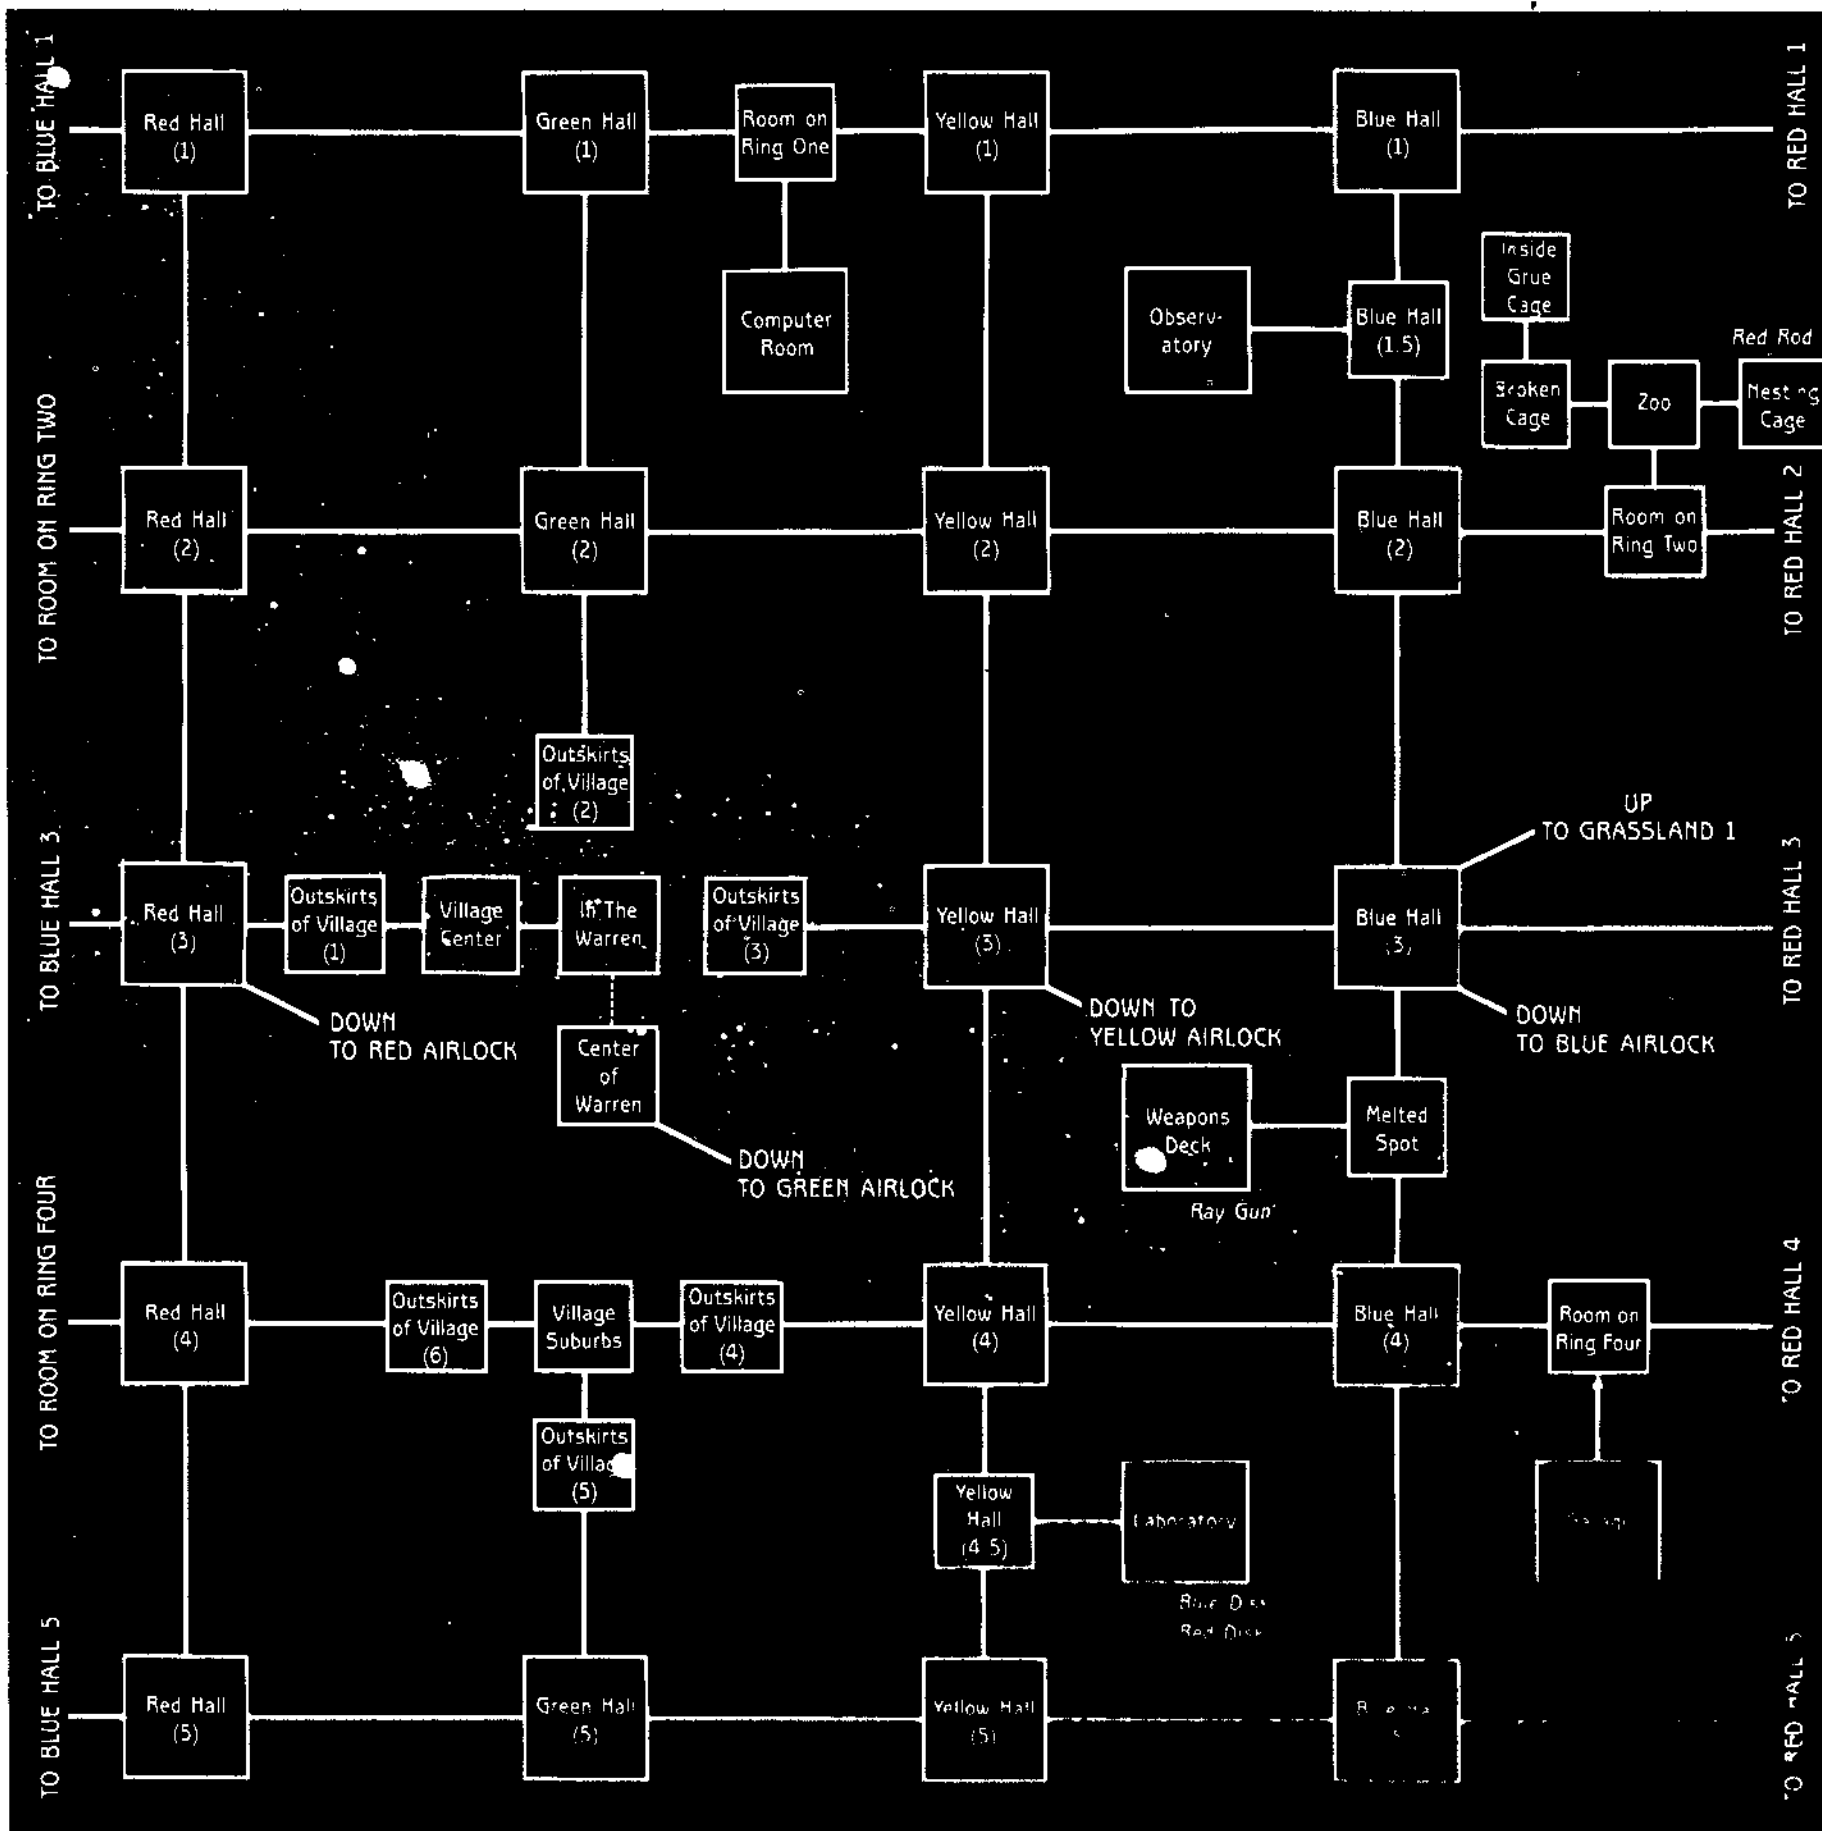

Map for

STARCROSS

INFOCOM

CROSS SECTION AT THIRD RING

LEGEND

U-UP F-FORE I-IN
 D-DOWN A-AFT O-OUT

NOTES:

TO AVOID UNNECESSARILY GIVING AWAY PROBLEMS, ONLY OBJECTS IMMEDIATELY VISIBLE UPON ENTERING A ROOM ARE LISTED. WHERE MORE THAN ONE DIRECTION LEADS TO THE SAME PLACE, ONLY ONE IS SHOWN.

← PORT FORE END OF OUTER REGION STARBOARD →

← PORT AFT END OF OUTER REGION STARBOARD →

FORE END OF INNER REGION

AFT END OF INNER REGION