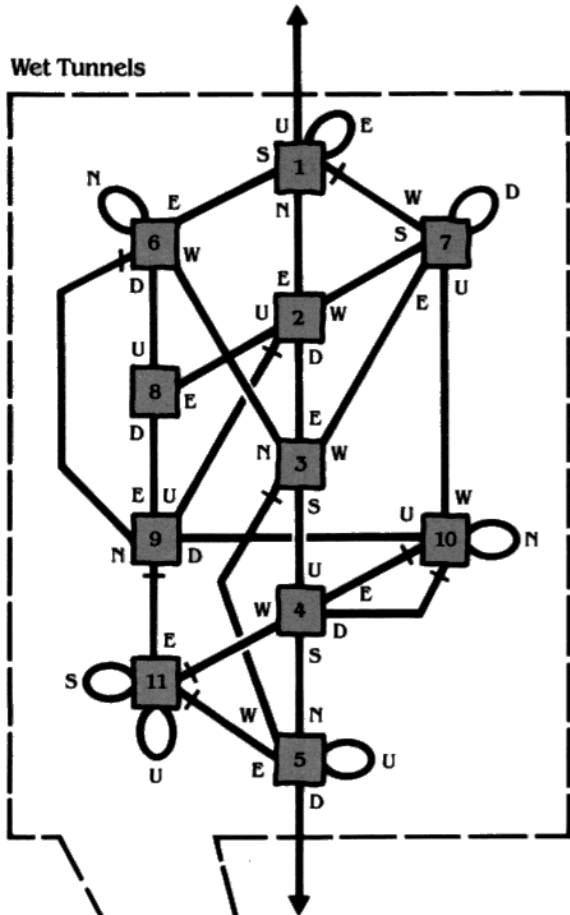

InvisiClues™

The Hint Booklet for
Stationfall and The Lurking Horror

INFOCOM

Hey, buddy!
I think I found the map for this
year's Pigeon Day Student-Faculty
Scavenger Hunt-- copped it from a
trashcan in the Alchemy Dept. when
I was on clean-up duty. I haven't
had much time to look it over,
but there seems to be some pretty
weird stuff here. Put it in a
safe place and we'll check
it out tomorrow.

It looks like we've got this
one sewed up! Guess this
is one of the benefits of
working your way through
G.U.E. Aah heh!

LEGEND

- +— One-way passage
- - - Passage requiring puzzle-solving
- ≡ Restricted Passage
- Passage to another map section
- Underground location