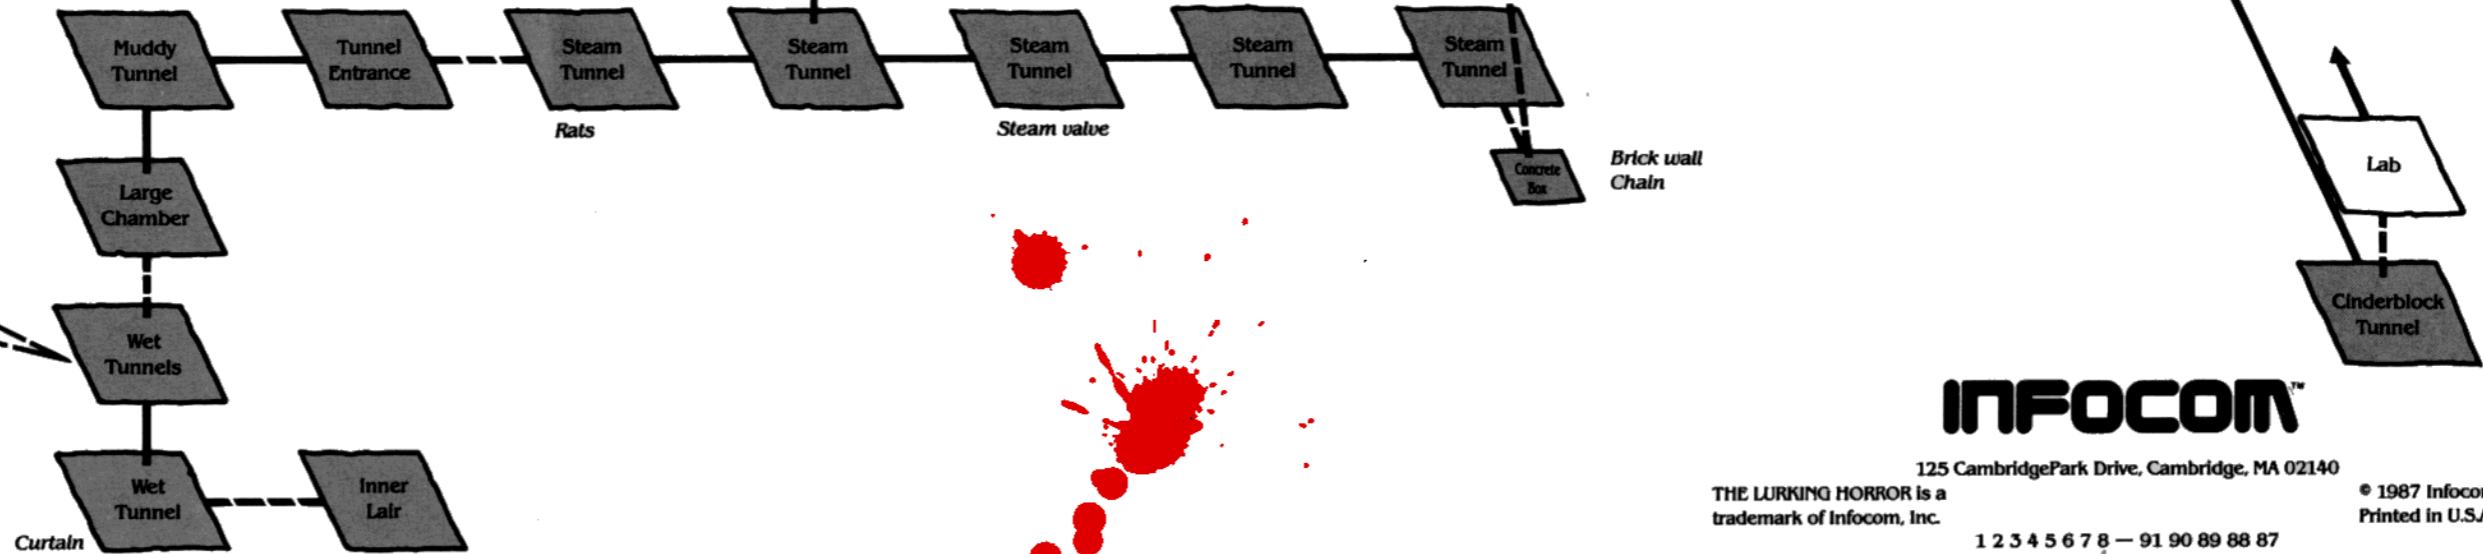

InvisiClues™

The Hint Booklet for
Stationfall and The Lurking Horror

INFOCOM

Hey, buddy!
I think I found the map for this
year's Pigeon Day Student-Faculty
Scavenger Hunt-- copped it from a
trashcan in the Alchemy Dept. when
I was on clean-up duty. I haven't
had much time to look it over,
but there seems to be some pretty
weird stuff here. Put it in a
safe place and we'll check
it out tomorrow.

It looks like we've got this
one sewed up! Guess this
is one of the benefits of
working your way through
G.U.E. Aah heh!

LEGEND

- +— One-way passage
- - - Passage requiring puzzle-solving
- ≡ Restricted Passage
- Passage to another map section
- Underground location

INFOCOM™

125 CambridgePark Drive, Cambridge, MA 02140

THE LURKING HORROR is a trademark of Infocom, Inc.

© 1987 Infocom, Inc. Printed in U.S.A.

1 2 3 4 5 6 7 8 — 91 90 89 88 87
HB-IH1-MAP