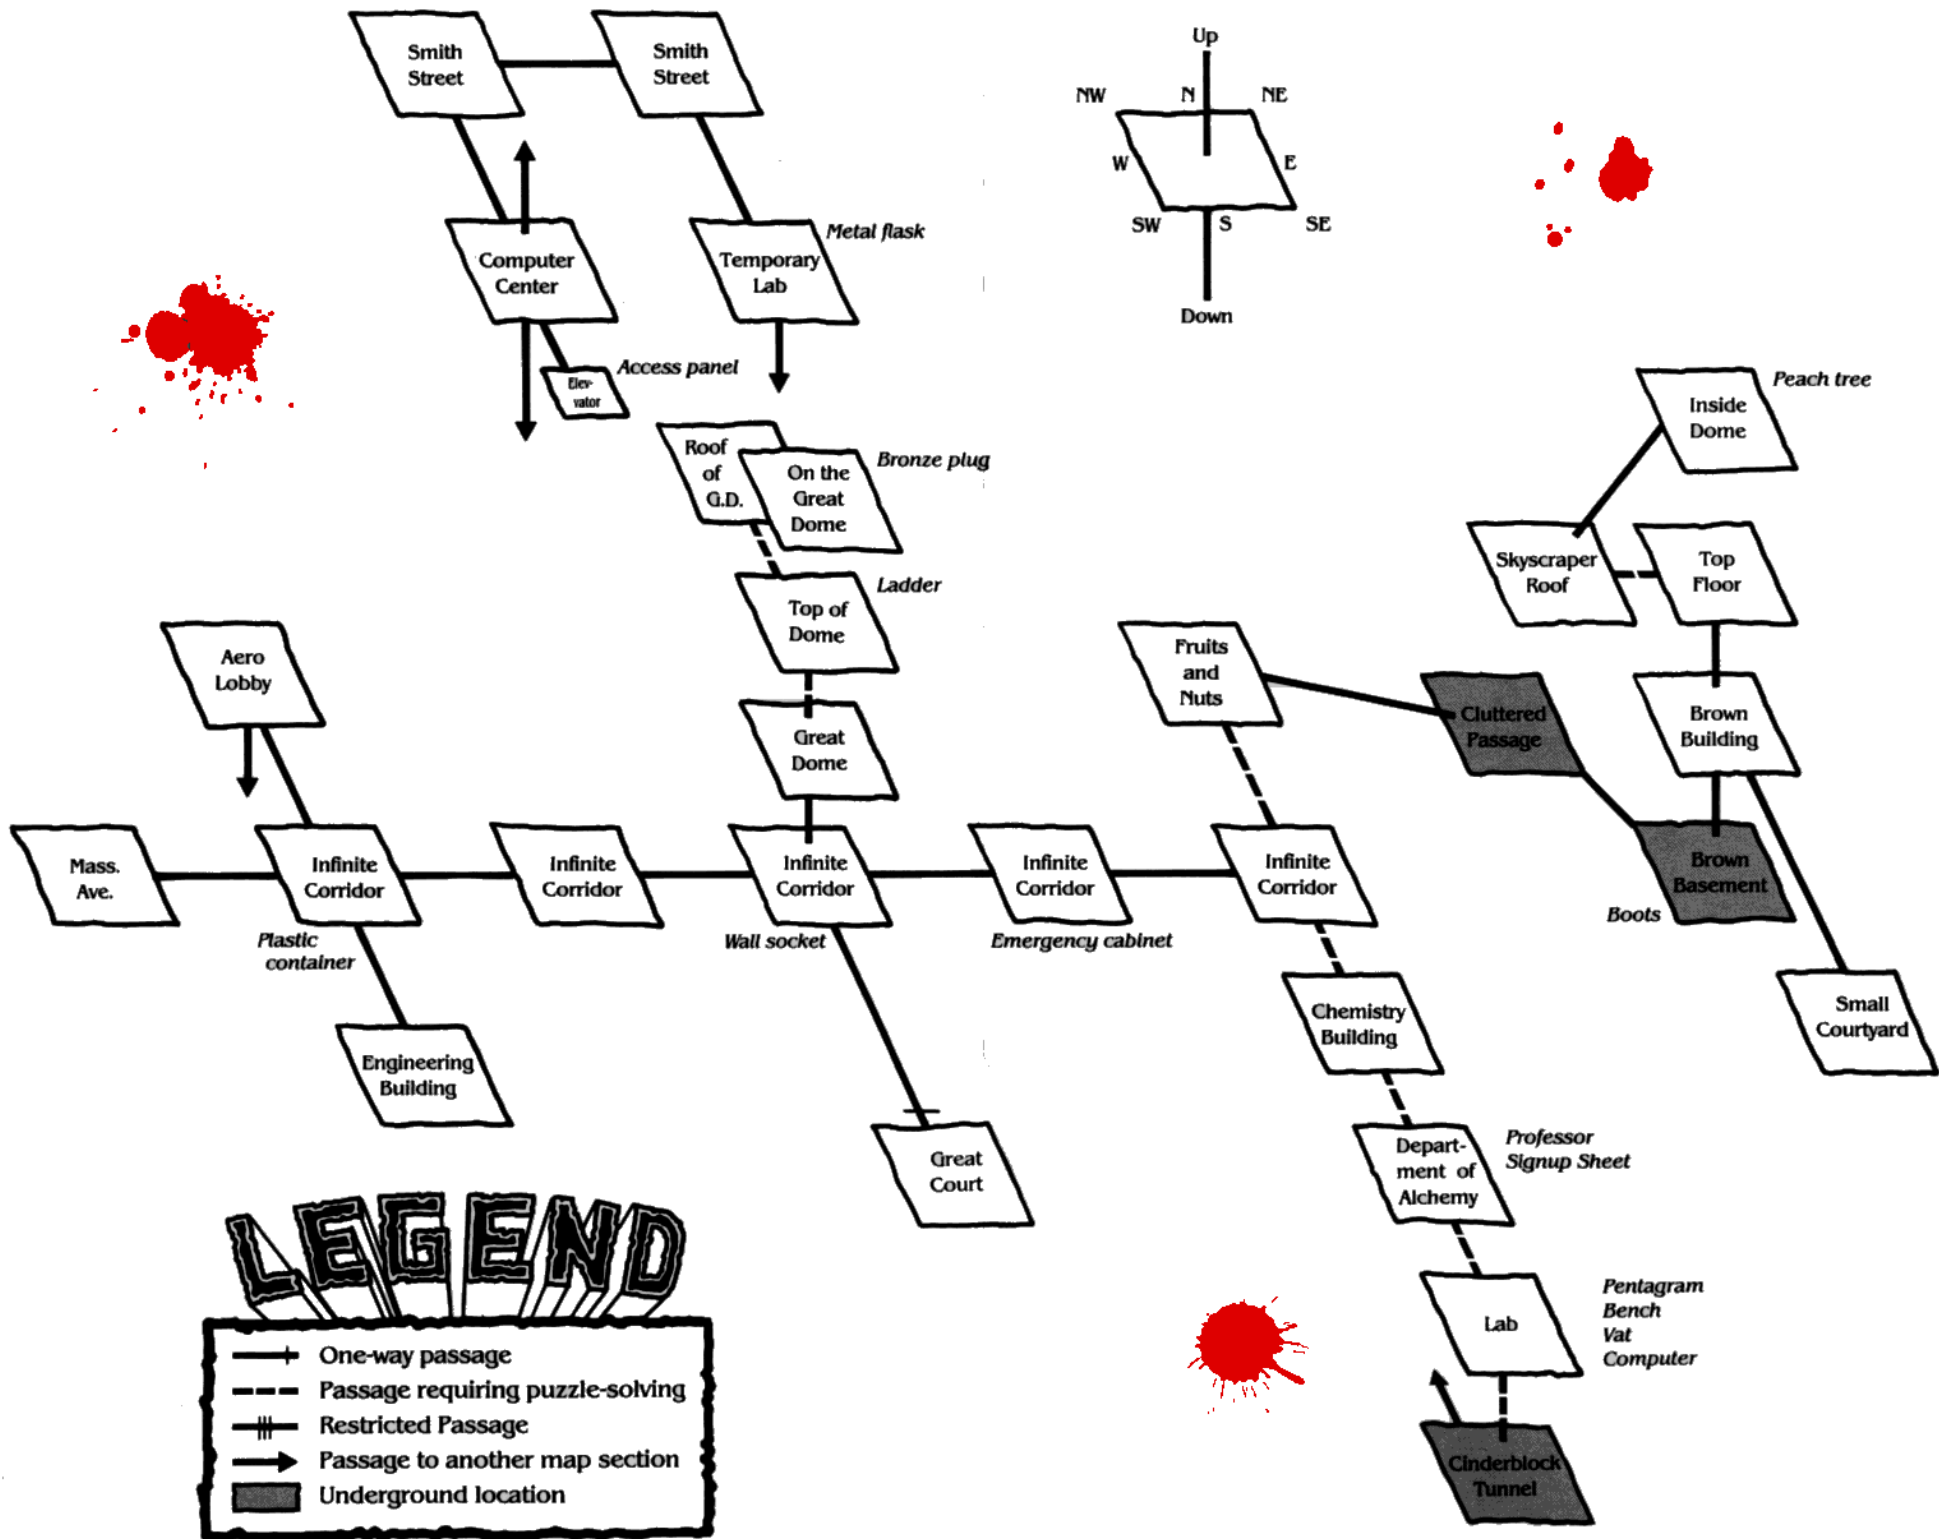

InvisiClues™

The Hint Booklet for
Stationfall and The Lurking Horror

INFOCOM

Hey, buddy!
I think I found the map for this
year's Pigeon Day Student-Faculty
Scavenger Hunt-- copped it from a
trashcan in the Alchemy Dept. when
I was on clean-up duty. I haven't
had much time to look it over,
but there seems to be some pretty
weird stuff here. Put it in a
safe place and we'll check
it out tomorrow.

It looks like we've got this
one sewed up! Guess this
is one of the benefits of
working your way through
G.U.E. Aah heh!

LEGEND

- +— One-way passage
- - - Passage requiring puzzle-solving
- ≡ Restricted Passage
- Passage to another map section
- Underground location

INFOCOM™

125 CambridgePark Drive, Cambridge, MA 02140

THE LURKING HORROR is a trademark of Infocom, Inc.

© 1987 Infocom, Inc. Printed in U.S.A.

1 2 3 4 5 6 7 8 — 91 90 89 88 87
HB-IH1-MAP