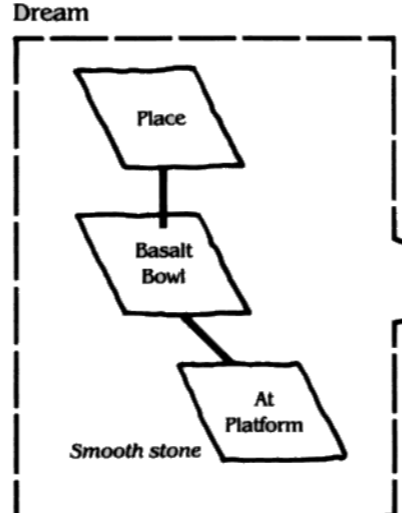

InvisiClues™

The Hint Booklet for
Stationfall and The Lurking Horror

INFOCOM

Hey, buddy!
I think I found the map for this
year's Pigeon Day Student-Faculty
Scavenger Hunt-- copped it from a
trashcan in the Alchemy Dept. when
I was on clean-up duty. I haven't
had much time to look it over,
but there seems to be some pretty
weird stuff here. Put it in a
safe place and we'll check
it out tomorrow.

It looks like we've got this
one sewed up! Guess this
is one of the benefits of
working your way through
G.U.E. Aah heh!

LEGEND

- +— One-way passage
- - - Passage requiring puzzle-solving
- ≡ Restricted Passage
- Passage to another map section
- Underground location